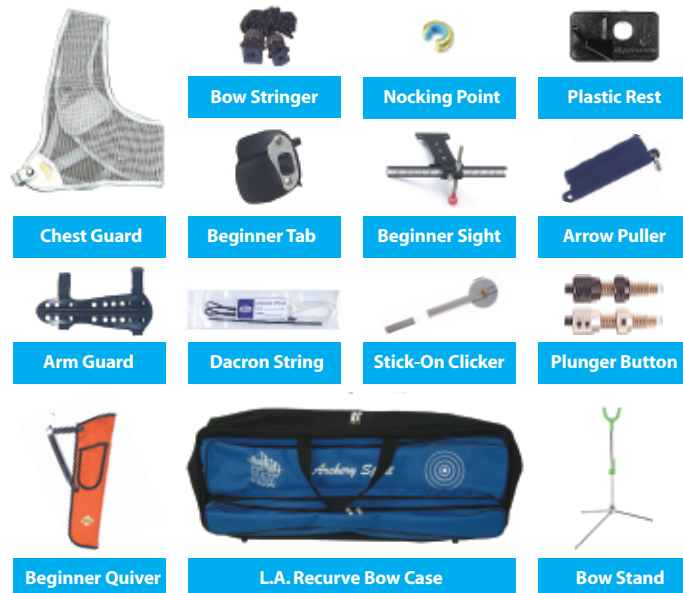

RECURVE ACCESSORIES

A Standard Package